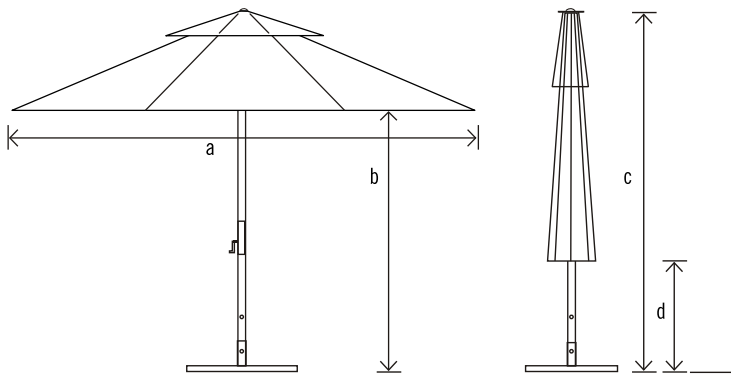

Dimensions

*all measurements are rounded and are subject to change.

2.7m oct

Dimensions of open umbrella

a: Diameter of canopy (rib to rib)	270cm ϕ
b: Canopy edge height	205cm
Canopy shade area	5.2m ²

Dimensions of closed umbrella

c: Height	271cm
d: Closed canopy clearance	125cm

Frame specifications

Post outside diameter	38mm
Post thickness	2.2mm

Weight & packaging dimensions

Package dimensions	197 x 18 x 18cm
Umbrella (unboxed)	9kg
Boxed weight (with cover)	11kg