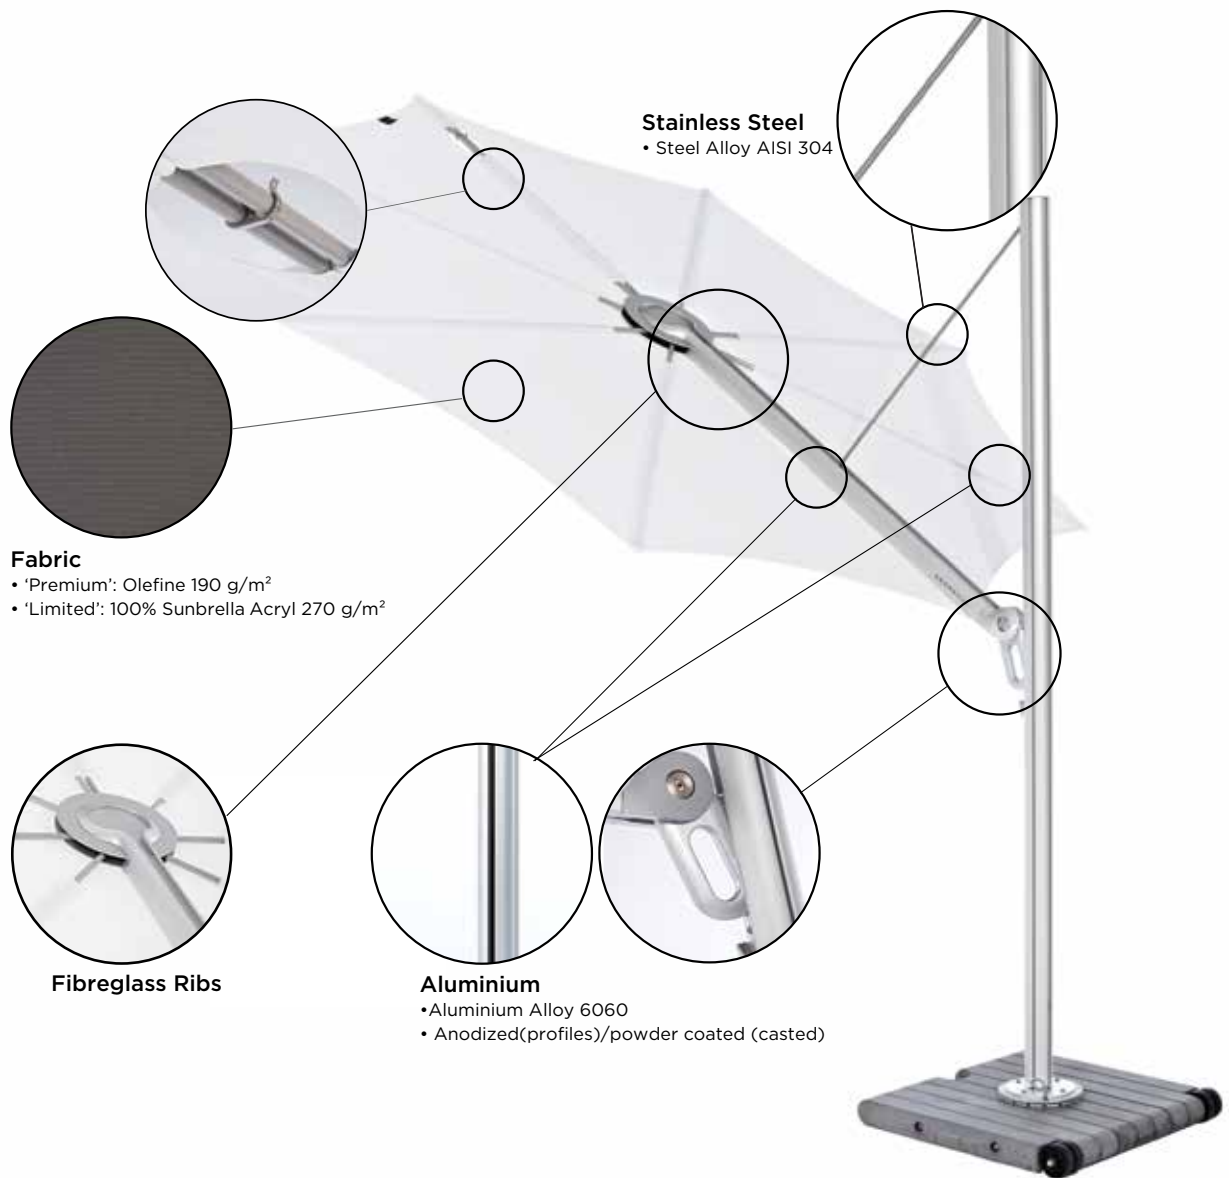

INSTANT SHADE
UMBRELLAS

Spectra

Cantilever Umbrella

3 YEAR
FRAME
WARRANTY

2 YEAR
FADE
WARRANTY

50 WIND
RATING
KM / H

Base Options

In Ground Fitting -
to be concreted into
ground

880 Base with
Aluminium Cover

Standard Colours

Nero

Taupe

Roma

Alba

Stone
Gray

*Other colours available to order POA.
**Colours shown are a representation only.

Size

3m Sq

Pole Style

Forward
100° Pole

Straight
90° Pole