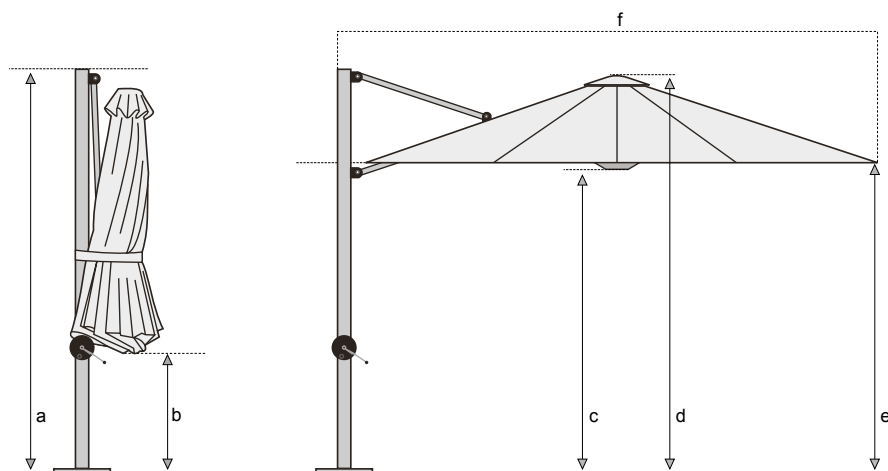

## Dimensions

\*all measurements are rounded and are subject to change.

27sq

34oct

### Dimensions of closed umbrella

a: Mast height (cm)	280	280
b: Distance from arms to ground (cm)	70	90
Weight of umbrella when folded (kg)	23	24

### Dimensions of open umbrella

c: Height to canopy hub (cm)	200	210
d: Total height to top of canopy (cm)	260	270
e: Height to edge of canopy (cm)	220	220
f: Distance from outside edge of mast to outside edge of canopy (cm)	300	350
Width of canopy (cm)	270	340