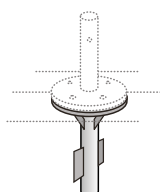

### Dimensions of closed umbrella

a: Mast height (cm)	280	280
b: Distance from arms to ground (cm)	70	90
Weight of umbrella when folded (kg)	23	24

### Dimensions of open umbrella

c: Height to canopy hub (cm)	200	210
d: Total height to top of canopy (cm)	260	270
e: Height to edge of canopy (cm)	220	220
f: Distance from outside edge of mast to outside edge of canopy (cm)	300	350
Width of canopy (cm)	270	340

### Base and Installation Options

Spigot

In Ground Fitting - to be concreted into ground

Base Plate 215mm - to bolt to concrete patio or wooden deck

Winder features Child safety lock

Easy to open and close