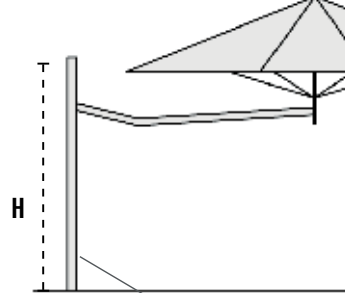

The unique Paraflex wall mount system removes the need for a heavy base and central pole, and is perfect for 'tight' areas. The flexible arms and tilting canopy allow you to create the shade where you want, independent of the sun's position. Paraflex has a modern design and is very easy to use.

Umbrella Open

Umbrella Closed (with protective cover)

Evolution Arm Length

Dimensions

1.9m Sq

2.7m Hex

3m Hex

Standard Colours

Premium 100% Solution Dyed Acrylic Canvas (10 year warranty against fading) also available, surcharge applies.

Pole Mounting Options

Monoflex

Multipole

Extruded Aluminium Alloy 6060, naturally anodised

Spigot Dimensions