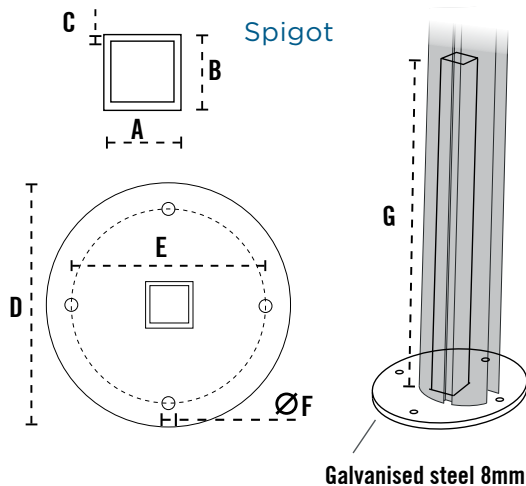

The unique Paraflex wall mount system removes the need for a heavy base and central pole, and is perfect for 'tight' areas. The flexible arms and tilting canopy allow you to create the shade where you want, independent of the sun's position. Paraflex has a modern design and is very easy to use.

Umbrella Open

Umbrella Closed (with protective cover)

Evolution Arm Length

Dimensions

1.9m Sq

2.7m Hex

3m Hex

Standard Colours

Premium 100% Solution Dyed Acrylic Canvas (10 year warranty against fading) also available, surcharge applies.

Pole Mounting Options

Monoflex

Multipole

Extruded Aluminium Alloy 6060, naturally anodised

Spigot Dimensions