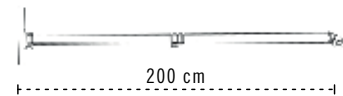

The unique Paraflex wall mount system removes the need for a heavy base and central pole, and is perfect for 'tight' areas. The flexible arms and tilting canopy allow you to create the shade where you want, independent of the sun's position. Paraflex has a modern design and is very easy to use.

Umbrella Open

Umbrella Closed (with protective cover)

Evolution Arm Length

Dimensions

1.9m Sq

2.7m Hex

3m Hex

Standard Colours