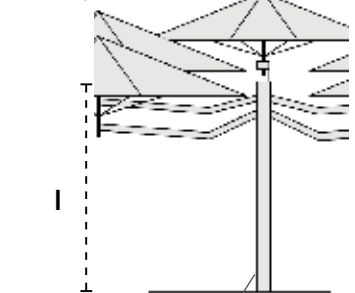

The unique Paraflex wall mount system removes the need for a heavy base and central pole, and is perfect for 'tight' areas. The flexible arms and tilting canopy allow you to create the shade where you want, independent of the sun's position. Paraflex has a modern design and is very easy to use.

Premium 100% Solution Dyed Acrylic Canvas (10 year warranty against fading) also available, surcharge applies.

Pole Mounting Options

Monoflex

Multipole

Extruded Aluminium Alloy 6060, naturally anodised

Spigot Dimensions

A	B	C	D	E	F	G	H	I
40mm	40mm	3mm	215mm	170mm	11mm	490mm	205mm or 215mm	230mm

Wind Guidance*

			
	1.9M	2.7M	3M
Wall installation rating (km/h)	50	40	30
Pole Mounted wind rating (km/h)	50	40	30

*The above wind speeds are provided as a guide only. Refer to our website and Product Owner Manual provided with the umbrella for more information. The product warranty does not cover wind damage regardless of wind speed.