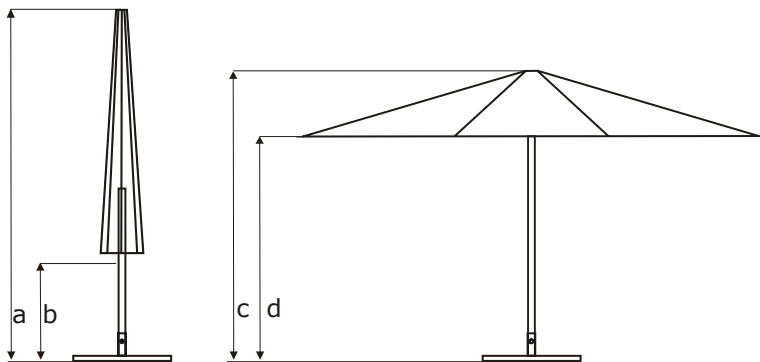

Hinged Spigot Installation

Canvas

Canopies are made of water repellent and UV-resistant 100% Solution Dyed Premium Acrylic Canvas (5 year warranty against fading).

Upgrade to 100% waterproof 650GSM welded PVC also available.

LED Lights (optional)

Energy efficient multicoloured LED lights controlled with remote or smart phone app.

Base and Installation Options

Frame Specifications	3m sq	4m sq	5m oct	5m sq	3.5m x 2.5m	3m x 4m
Post (outside diameter x thickness x length) (mm)	94 x 3.5 x 2712	94 x 3.5 x 2912	94 x 3.5 x 2912	94 x 3.5 x 3032	94 x 3.5 x 2912	94 x 3.5 x 2912
Long arms (mm)	25 x 50 x 2.2	25 x 50 x 2.2	25 x 50 x 2.2	25 x 50 x 2.2	25 x 50 x 2.2	25 x 50 x 2.2
Dimensions of closed umbrella						
a: Height (mm)	4005	4180	4190	4460	4320	4320
b: Closed canopy clearance (mm)	1890	1330	1700	915	1760	1830
Dimensions of open umbrella						
c: Height (mm)	2850	3080	3080	3160	3110	3060
d: Canopy edge height (mm)	2310	2320	2320	2320	2430	2330
Weight						
Umbrella (unboxed) (kg)	85	95	95	110	90	95
Packaging Dimensions						
Total Length (inc post) (mm)	4200 x 460 x 460	4400 x 460 x 460	4400 x 460 x 460	4600 x 460 x 460	4400 x 460 x 460	4400 x 460 x 460
Weight (boxed umbrella) (kg)	100	100	110	115	100	100
Wind guidance**						
Installed wind rating (km/h)	100	90	90	80	90	90