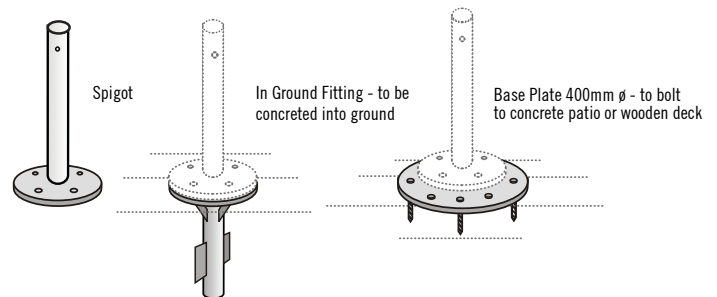

Hinged Spigot Installation

Canvas

Canopies are made of water repellent and UV-resistant 100% Solution Dyed Premium Acrylic Canvas (5 year warranty against fading).

Upgrade to 100% waterproof 650GSM welded PVC also available.

LED Lights (optional)

Energy efficient multicoloured LED lights controlled with remote or smart phone app.

Base and Installation Options

Frame Specifications	3m sq	4m sq	5m oct	5m sq	3.5m x 2.5m	3m x 4m
Post (outside diameter x thickness x length) (mm)	94 x 3.5 x 2712	94 x 3.5 x 2912	94 x 3.5 x 2912	94 x 3.5 x 3032	94 x 3.5 x 2912	94 x 3.5 x 2912
Long arms (mm)	25 x 50 x 2.2	25 x 50 x 2.2	25 x 50 x 2.2	25 x 50 x 2.2	25 x 50 x 2.2	25 x 50 x 2.2
Dimensions of closed umbrella						
a: Height (mm)	4005	4180	4190	4460	4320	4320
b: Closed canopy clearance (mm)	1890	1330	1700	915	1760	1830
Dimensions of open umbrella						
c: Height (mm)	2850	3080	3080	3160	3110	3060
d: Canopy edge height (mm)	2310	2320	2320	2320	2430	2330
Weight						
Umbrella (unboxed) (kg)	85	95	95	110	90	95
Packaging Dimensions						
Total Length (inc post) (mm)	4200 x 460 x 460	4400 x 460 x 460	4400 x 460 x 460	4600 x 460 x 460	4400 x 460 x 460	4400 x 460 x 460
Weight (boxed umbrella) (kg)	100	100	110	115	100	100
Wind guidance**						
Installed wind rating (km/h)	100	90	90	80	90	90