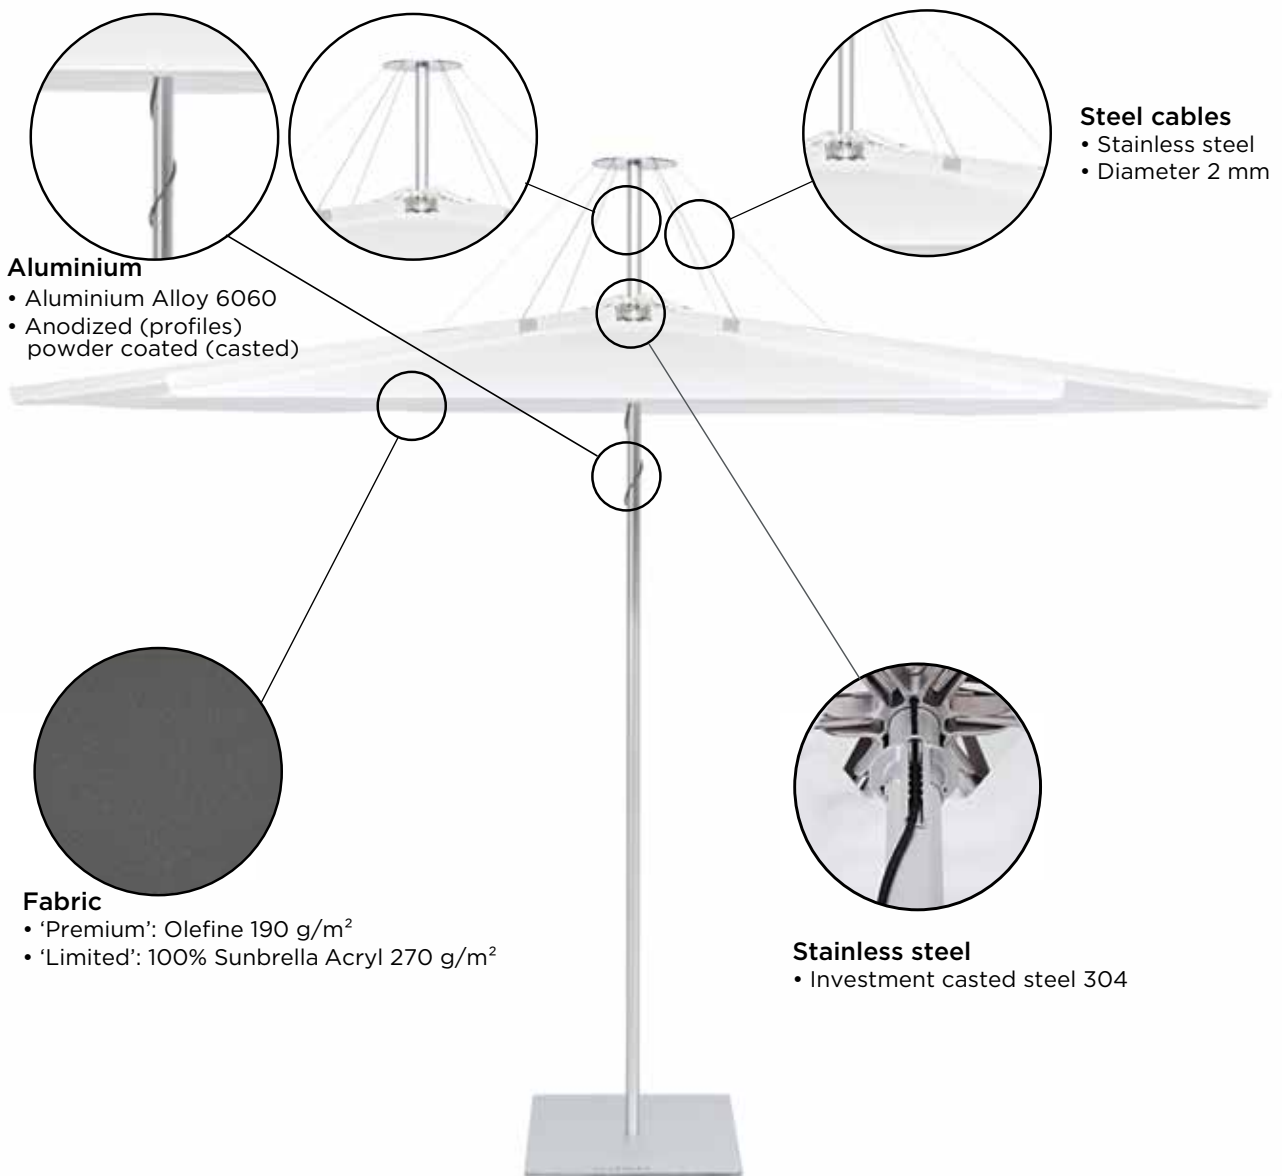

Size

3.5m Hex

Standard Colours

*Other colours available to order POA.
**Colours shown are a representation only.

Base Options

BASE PLATE

BASE PLATE & SANDBAGS

GREY CONCRETE BASE

IN-GROUND SOCKET & SLEEVE KIT

DECK PLATE & SPIGOT