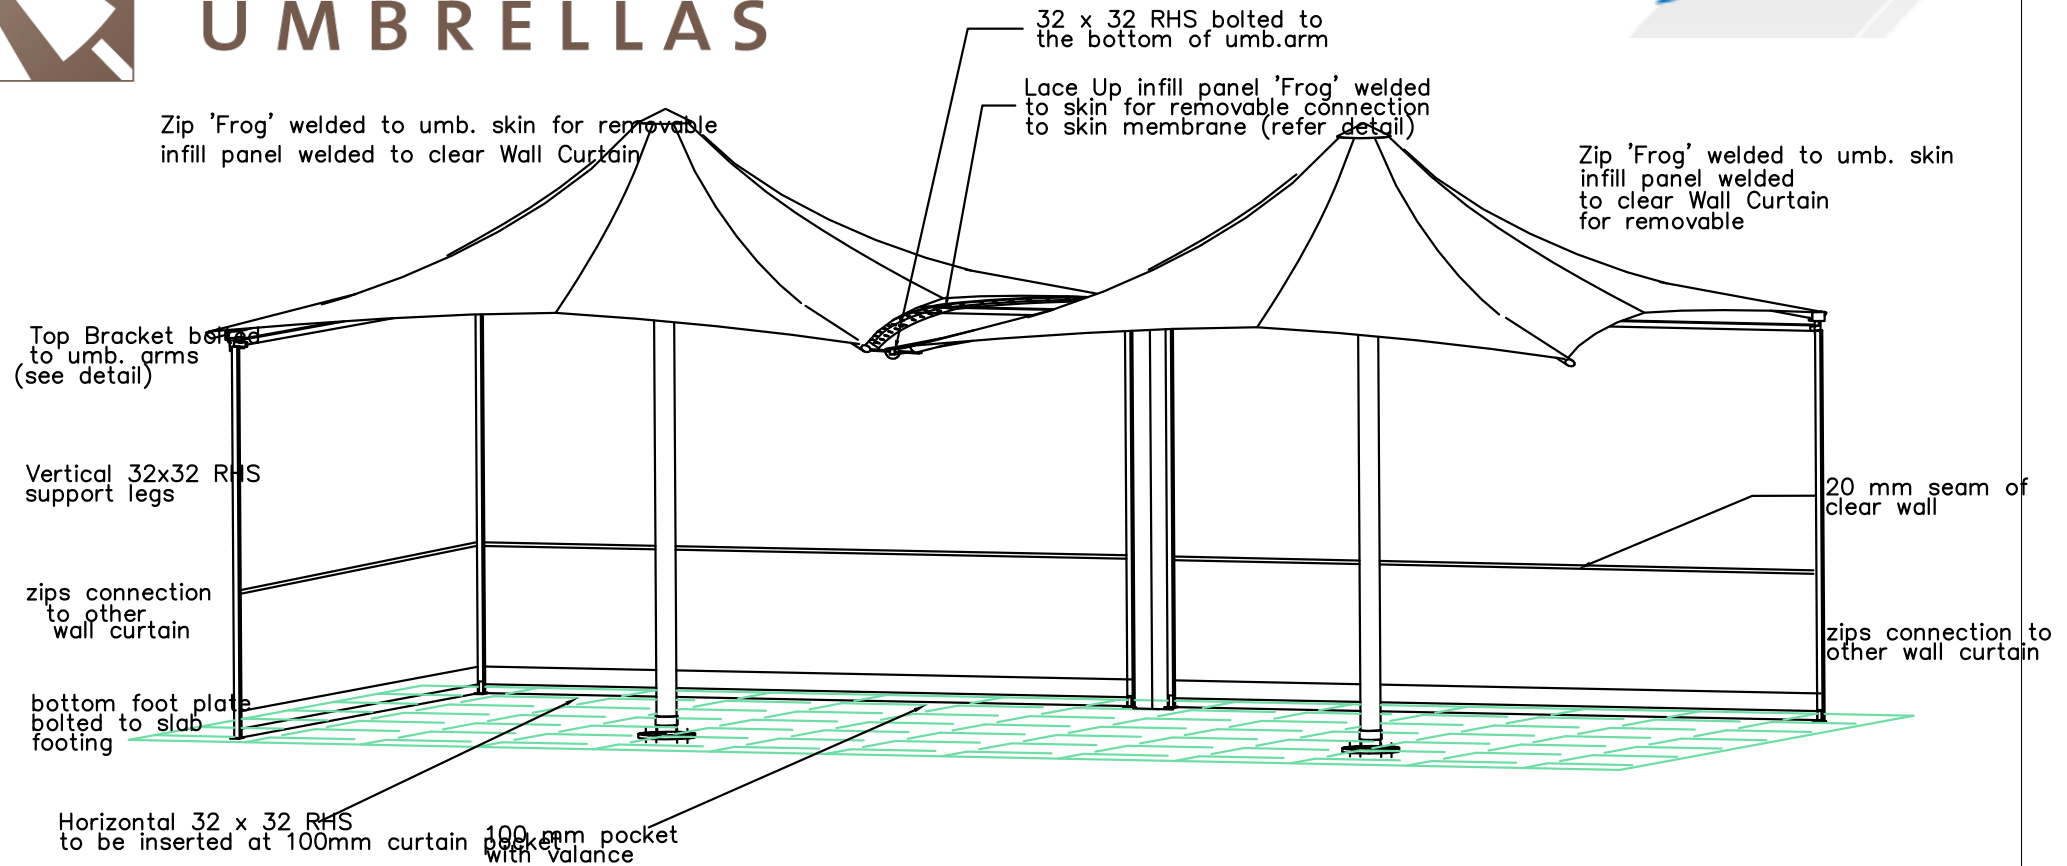

INSTANT SHADE UMBRELLAS

Clear Wall Curtain and Lace Up Infill Arrangement

3 Metre Umbrella with Clear Wall and Infill