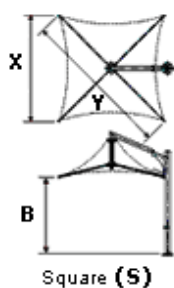

SPECIAL FEATURES

The special features of the **Skyspan Panorama** range are as follows:

- Low maintenance, heat reflective, UV treated, fully welded membrane.
- Frame is structural grade steel and powdercoated using the TripleX™ System.
- Perimeter frame allowing for gutter system to control water flow.
- Clear drop curtains attached straight onto perimeter frame.
- Single skin – therefore no infill panels.
- Umbrellas can be linked together with joined or singular skins.
- Optional internal lighting, heating application and clear drop curtains.
- 5 year warranty on the frame.
- 5 year warranty on the canopy.

PANORAMA FIXED PERIMETER FRAME UMBRELLAS

Features	P30S	P40S	P50S	P60S	P30SC	P40SC	P50SC
Up Lighting	X	X	X	X	X	X	X
Down Lighting	X	X	X	X	X	X	X
Heaters	X	X	X	X	X	X	X
Plastic Curtain	X	X	X	X	X	X	X
Screen Printing	X	X	X	X	X	X	X
Dimensions in mm							
X	3000	4000	5000	6000	3000	4000	5000
Y	3000	4000	5000	6000	3000	4000	5000
A	N/A	N/A	N/A	N/A	N/A	N/A	N/A
B	2350	2350	2350	2350	2350	2350	2350

Features	P60SC	P50SG	P60SG	P80SC			
Up Lighting	X	X	X	X			
Down Lighting	X	X	X	X			
Heaters	X	X	X	X			
Plastic Curtain	X	X	X	X			
Screen Printing	X	X	X	X			
Dimensions in mm							
X	6000	5000	6000	8000			
Y	6000	5000	6000	8000			
A	N/A	N/A	N/A	N/A			
B	2350	2350	2350	2350			

SIMPLE   INNOVATIVE   AFFORDABLE
www.instantshadeumbrellas.com.au