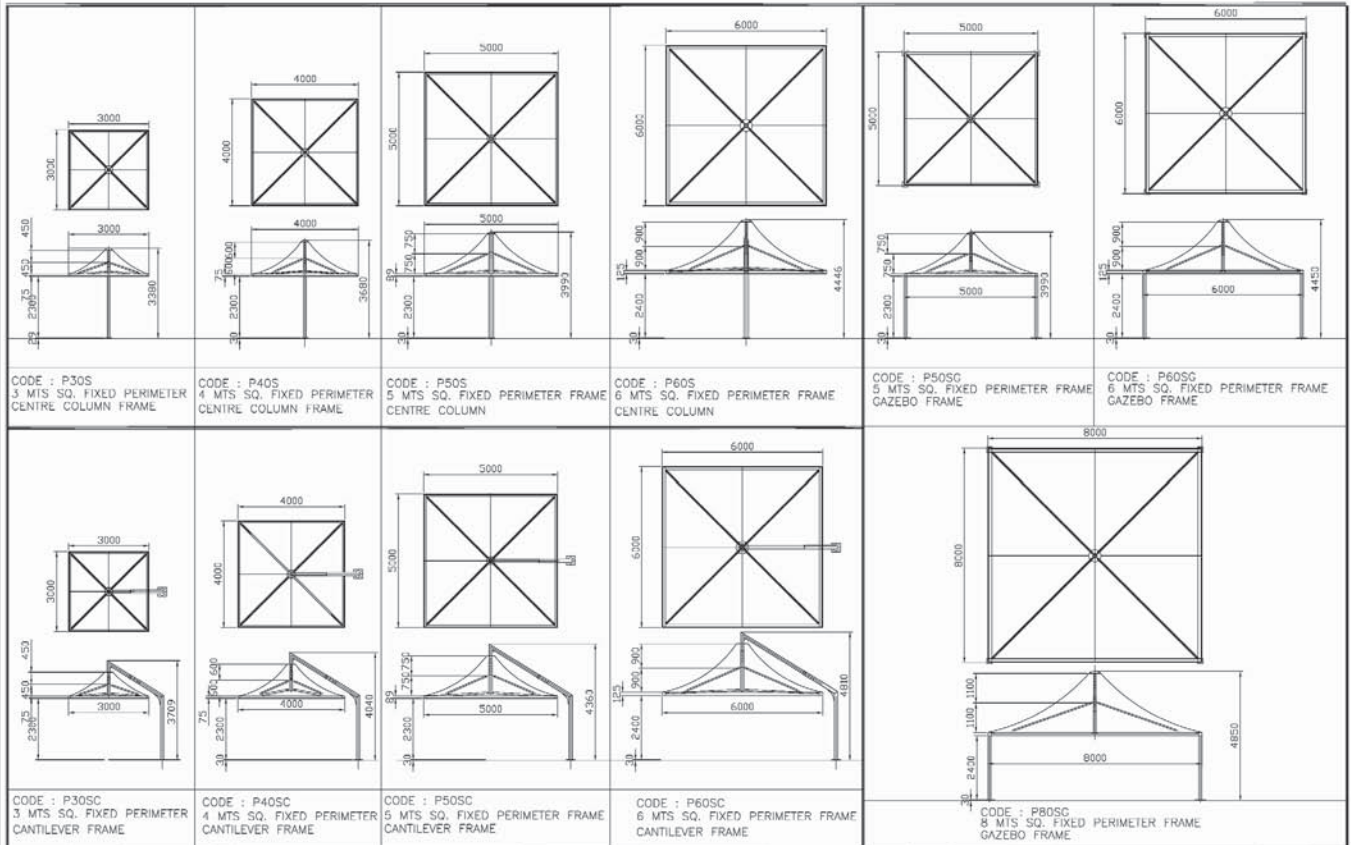

PANORAMA RANGE

PANORAMA RANGE BROCHURE