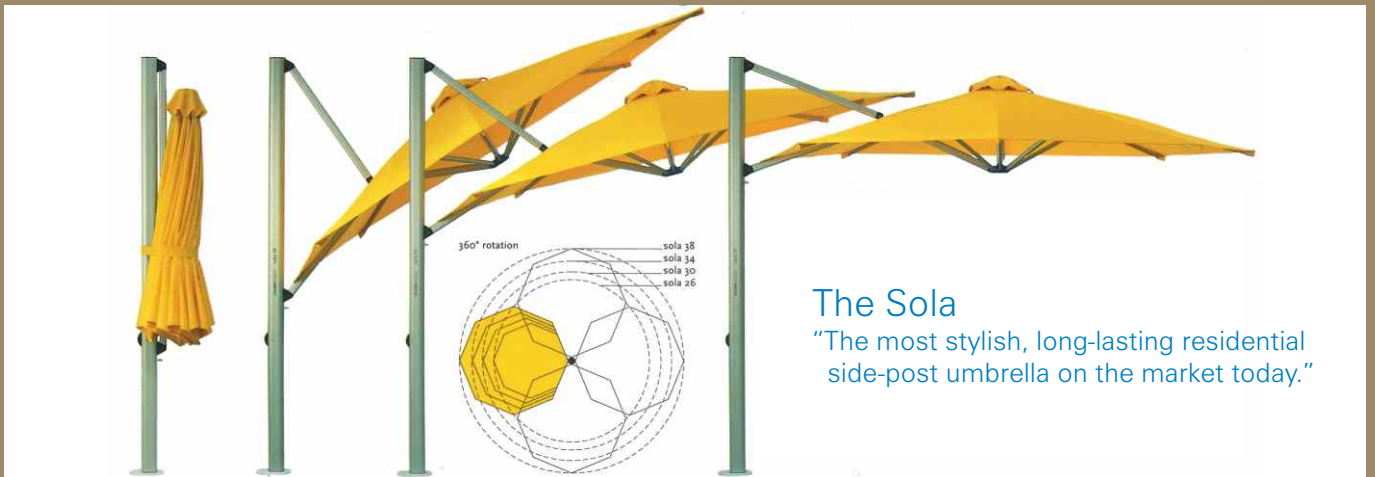

INSTANT SHADE UMBRELLAS

Liberty

Contemporary, robust and attractive commercial-grade side post umbrella with 360° rotation feature. Ideal for both commercial and residential settings where style, low maintenance and functionality are important and where wind might be an issue.

- Fixed arm for maximum strength and increased wind resistance
- Simple removal of entire canopy structure when not in use
- Light-weight (approx. 33kg) allows for multiple locations and easy storage
- Marine-grade anodised aluminium means no rust, no paint to flake
- Premium acrylic canvas canopy is waterproof, UV-resistant and colour-fast
- Rotates 360° ... follow the sun and cover a large area with only one umbrella!

INSTANT SHADE UMBRELLAS

Sola

The Sola

"The most stylish, long-lasting residential side-post umbrella on the market today."

Elegant and technically refined residential side-post umbrella with a sporty, nautical flair. 360° rotation feature and multiple tilt levels make the Sola a wonderful choice for patio, deck, pool, spa and courtyard areas.

- Tilting feature blocks out sun, showers and nosy neighbours
- Folds into a compact vertical format when not in use
- Light-weight (approx. 25kg) allows for multiple locations and easy storage
- Marine-grade anodised aluminium means no rust, no paint to flake
- Premium acrylic canvas canopy is waterproof, UV-resistant and colour-fast