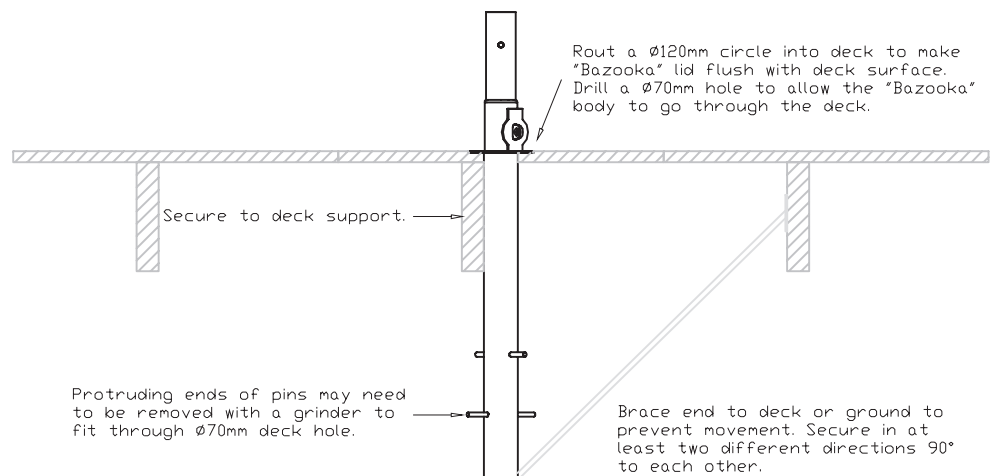

IN-GROUND / PERMANENT INSTALLATION INSTRUCTIONS

SOIL INSTALLATION

LOW DECK INSTALLATION

HIGH DECK INSTALLATION

INSTANT SHADE
UMBRELLAS

FRECALL 1800 08 33 00
info@instantshadeumbrellas.com.au