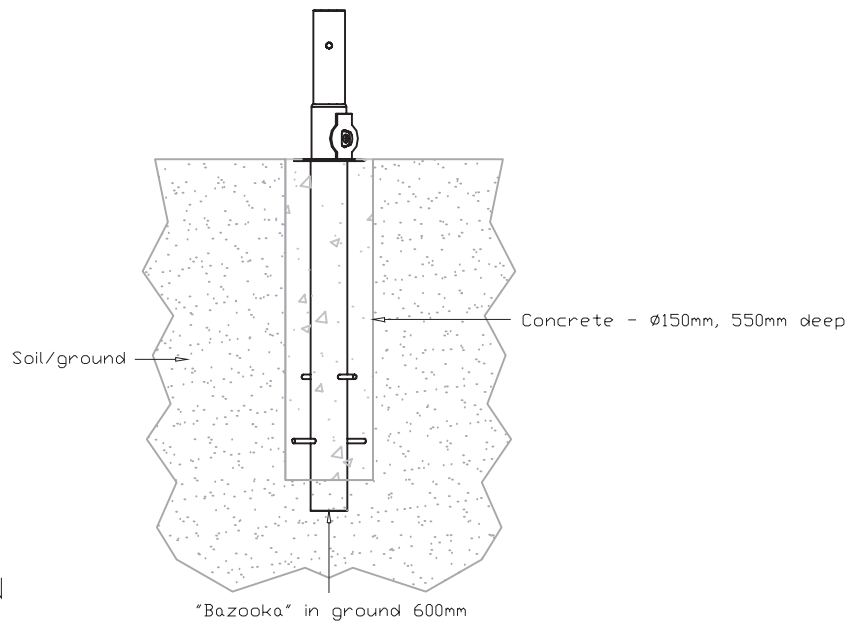

IN-GROUND / PERMANENT INSTALLATION INSTRUCTIONS

SOIL INSTALLATION

LOW DECK INSTALLATION

HIGH DECK INSTALLATION

INSTANT SHADE
UMBRELLAS

FRECALL 1800 08 33 00
info@instantshadeumbrellas.com.au