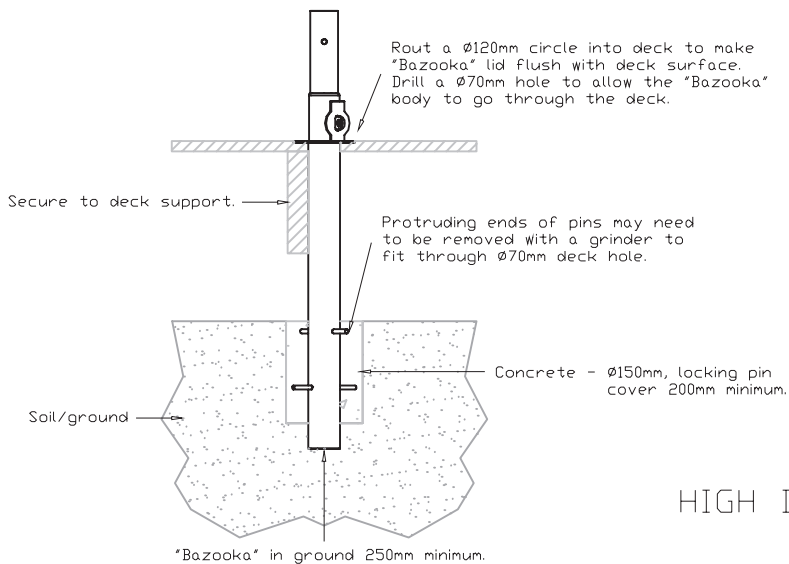

IN-GROUND / PERMANENT INSTALLATION INSTRUCTIONS

SOIL INSTALLATION

LOW DECK INSTALLATION

HIGH DECK INSTALLATION

INSTANT SHADE
UMBRELLAS

FRECALL 1800 08 33 00
info@instantshadeumbrellas.com.au